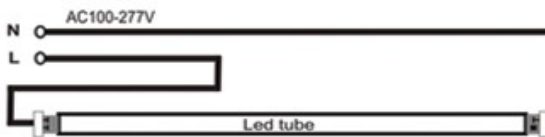

3) A/C direct two ends

- T8-EZ3-4FT-18W-50K-C
- T8-EZ3-4FT-18W-50K-F
- T8-EZ3-4FT-18W-40K-C
- T8-EZ3-4FT-18W-40K-F
- T8-EZ3-4FT-18W-35K-C
- T8-EZ3-4FT-18W-30K-C
- T8-EZ3-4FT-18W-30K-F

T8-EZ3-4FT-18W LED TUBE LAMPS

Ideal for offices, showrooms, refrigerators, cove lighting, etc. Avoid initial labor costs by replacing fluorescent tubes with this compatible LED tube. If fluorescent ballast fails, you do not need a new ballast.

ELECTRICAL SPECIFICATIONS:

- Voltage: 120-277VAC 50/60Hz, 100-347V w/BALLAST
- Wattage: 18W
- Power factor: >0.9
- Efficacy: 118lm/W~125lm/W

HOUSING SPECIFICATIONS:

- Operating temperature: -4°F~104°F
- Lifespan: 50000 Hrs.