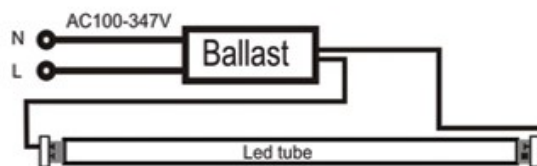

Works 3 ways:

1) With existing electronic ballast